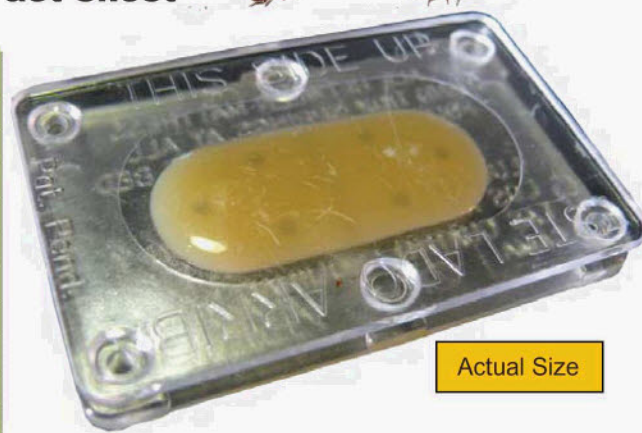

BED BUG-X Clear View Bed Bug Monitor

Technical Performance Fact Sheet

Test Procedures:

- Bed Bugs used were captured from an infested apartment
- Some Bed Bugs had recent blood meals when tests were started
- Bed Bugs were at various life stages; 2 Instar Nymph to Adult
- 12 Bed Bugs were placed into a standard fish aquarium containing small boxes, paper and 3 Clear View Monitors
- Test results were collected over 10 days

Test Observations:

- 2 Clear View Monitors contained Bed Bugs within 6 hours of placement
- **Size does matter.** Clear View Monitors capture extremely light weight Second Instar Nymphs
- Monitors contained 6 Bed Bugs within 30 hours
- Bed Bugs that had recent blood meals did not migrate to the Clear View Monitors until 8 days into the tests
- Clear View Monitors contained 9 of 12 Bed Bugs within 10 days

Test Conclusions:

- Clear View Monitors placed in high priority areas lure and capture Bed Bugs
- Evidence of ONE Bed Bug is an immediate CALL TO ACTION and requires a full treatment for the control of Bed Bugs
- Clear View Monitors are designed to provide pest control operators and consumers with a low cost monitoring system
- Patented *Crush Proof* and *Clear View* design provides for multiple monitoring uses

BENEFITS OF CLEAR VIEW BED BUG MONITOR:

Peace of mind – Hotels, motels, hospitals, long term care facilities, theatres, retail outlets, schools, gyms, restaurants to monitor the environment.

Discreet - While the Clear View BBM is a transparent for inspection, it is also invisible for those who don't know its' between the mattress and box spring